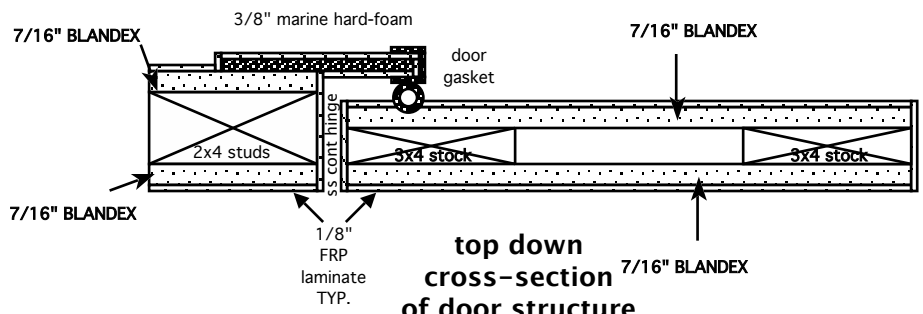

Dyer Fiberglass, Inc.
 P.O. Box 311
 Dyer, TN 38330
 (731) 692-3986 ph (731) 692-4209 fx
 dfi@aeneas.com E-Mail
 dyerfiberglass.com Web page

**2-5/8" WALL CROSS SECTION
(not to scale)**

top down cross-section of wall structure

side view cross-section of roof structure

top down cross-section of door structure