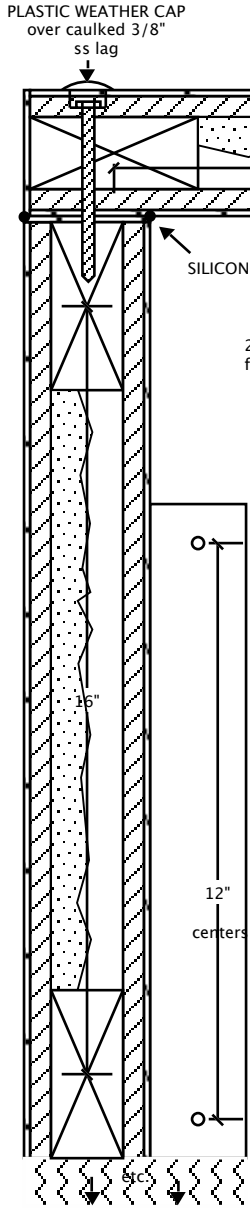

Dyer Fiberglass, Inc.
 P.O. Box 311
 Dyer, TN 38330
 (731) 692-3986 ph (731) 692-4209 fx
 dfi@aeneas.com E-Mail
 dyerfiberglass.com Web page

**2-5/8" WALL CROSS SECTION
(not to scale)**

top down cross-section of wall structure

side view cross-section of roof structure

top down cross-section of door structure