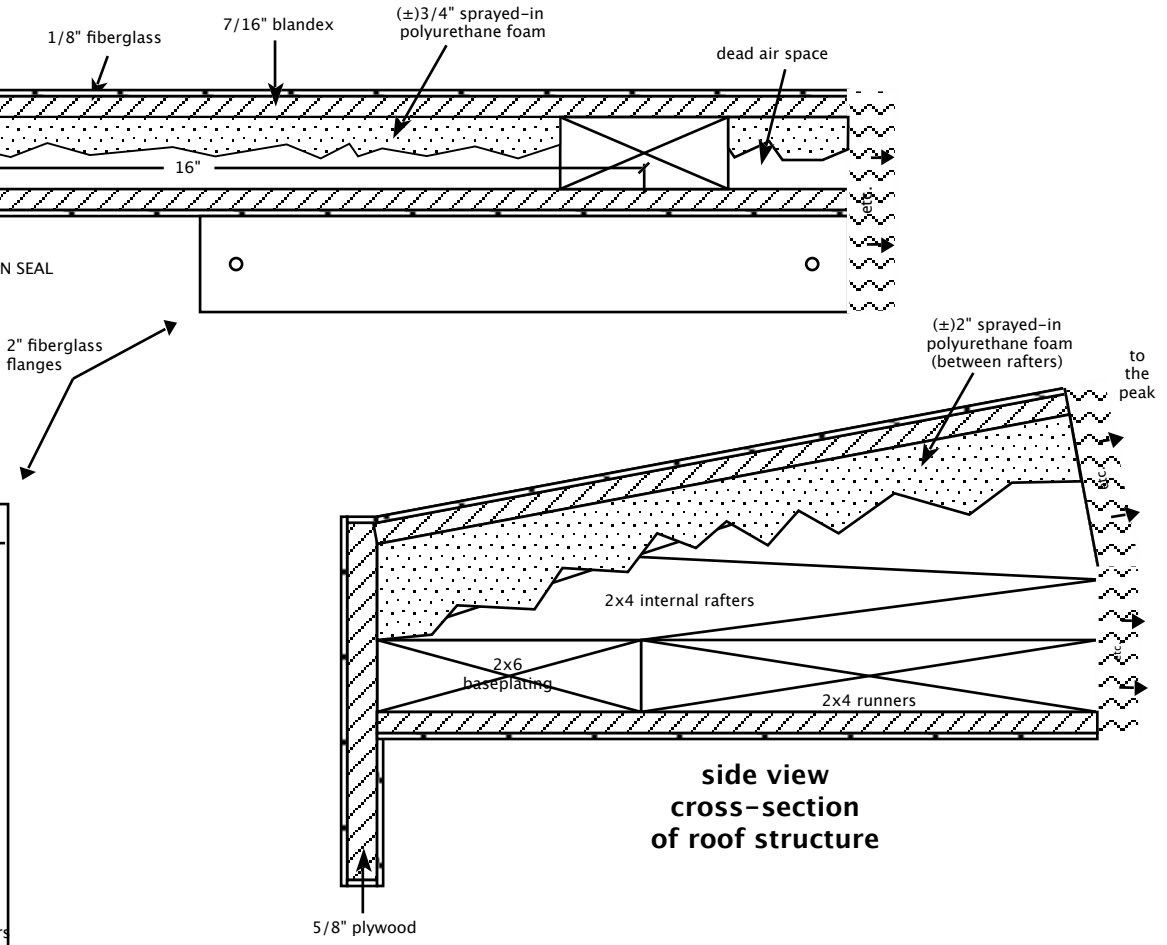

Dyer Fiberglass, Inc.
 P.O. Box 311
 Dyer, TN 38330
 (731) 692-3986 ph (731) 692-4209 fx
 dfi@aeneas.com E-Mail
 dyerfiberglass.com Web page

**2-5/8" WALL CROSS SECTION
(not to scale)**

top down cross-section of wall structure

side view cross-section of roof structure

top down cross-section of door structure